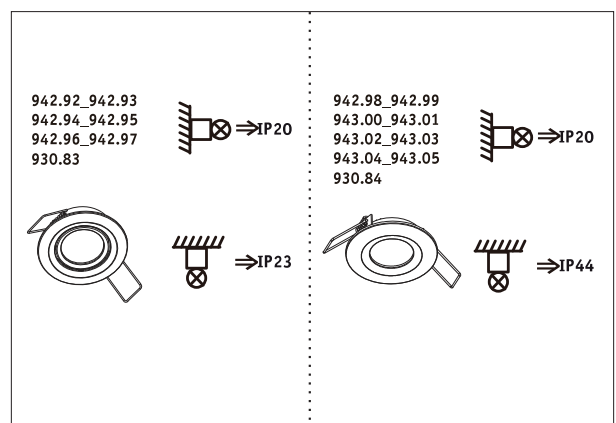

Art.-Nr.: 942.92 942.93 942.94 942.95 942.96 942.97 942.98 942.99 943.00 943.01 943.02 943.03 943.04 943.05 943.06 930.83 930.84 (+MA326) PSPU 07/22 	942.92_942.94_942.96	 1x 1x 2x	943.06 1x	
	942.93_942.95_942.97_930.83	 3x 3x 6x	 2x	
	942.98_943.00_943.02_943.04	 1x 2x	942.99_943.01_943.03_943.05_930.84	 3x 6x

A

Safety Instructions
 Nr. 1, 4, 5, 7 off

item number	hole size
942.92_942.93	ø54mm
942.94_942.95	
942.98_942.99	
943.00_943.01	
943.02_943.03	
943.04_943.05	ø55mm
930.83_930.84	
942.96_942.97	

ø x mm

C

a.

390094306

ø35 mm