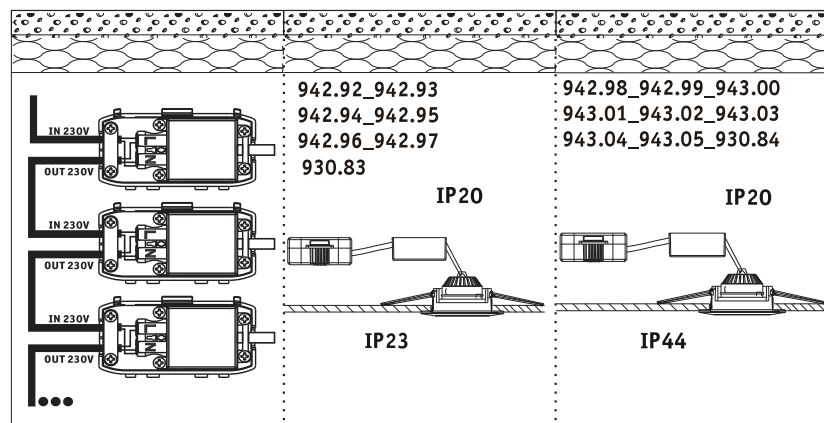

Art.-Nr.: 942.92 942.93 942.94 942.95 942.96 942.97 942.98 942.99 943.00 943.01 943.02 943.03 943.04 943.05 943.06 930.83 930.84 (+MA326) PSPU 07/22 	942.92_942.94_942.96	 1x 1x 2x	943.06 1x	
	942.93_942.95_942.97_930.83	 3x 3x 6x	 2x	
	942.98_943.00_943.02_943.04	 1x 2x	942.99_943.01_943.03_943.05_930.84	 3x 6x

A

Safety Instructions
 Nr. 1, 4, 5, 7 off

item number	hole size
942.92_942.93	ø54mm
942.94_942.95	
942.98_942.99	
943.00_943.01	
943.02_943.03	
943.04_943.05	ø55mm
930.83_930.84	
942.96_942.97	

ø x mm

C

a.

390094306

ø35 mm